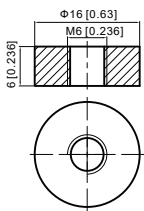

EVX

APPLICATIONS

Developed for the demanding conditions of mobility scooters and electric wheelchairs, the EVX Series lead-carbon batteries provide reliable and durable energy solutions.

CARBON GEL BATTERY

MODELS AND SPECIFICATIONS

Article number	Nominal voltage (V)	Capacity (Ah/20hr)	Capacity (Ah/5hr)	Length (mm)	Width (mm)	Height (mm)	Total height (mm)	Lay-out	Terminal
VRLA EVX12039 T6	12	39	35	195	130	164	167		T6
VRLA EVX12053 T6	12	53	44	197	166	170	170		T6
VRLA EVX12100 T6	12	100	89	260	168	211	214		T6
VRLA EVX12120 T11	12	120	106	330	173	213	220		T11

T6

T11

RECOMMEND CHARGER

For the EVX Series, use the high-frequency battery chargers with bluetooth function from Victron, specifically designed and engineered for charging and maintaining these batteries.

Article number	Description	Application	Battery range (Ah)
PV IMIP442406	Victron Energy IMPULSE-II IP44 Charger 24/11 230V CEE 7/7 BT	All Lead-acid batteries	38-60
PV IMIP442408	Victron Energy IMPULSE-II IP44 Charger 24/11 230V CEE 7/7 BT	All Lead-acid batteries	60-85
PV IMIP442411	Victron Energy IMPULSE-II IP44 Charger 24/11 230V CEE 7/7 BT	All Lead-acid batteries	70-115